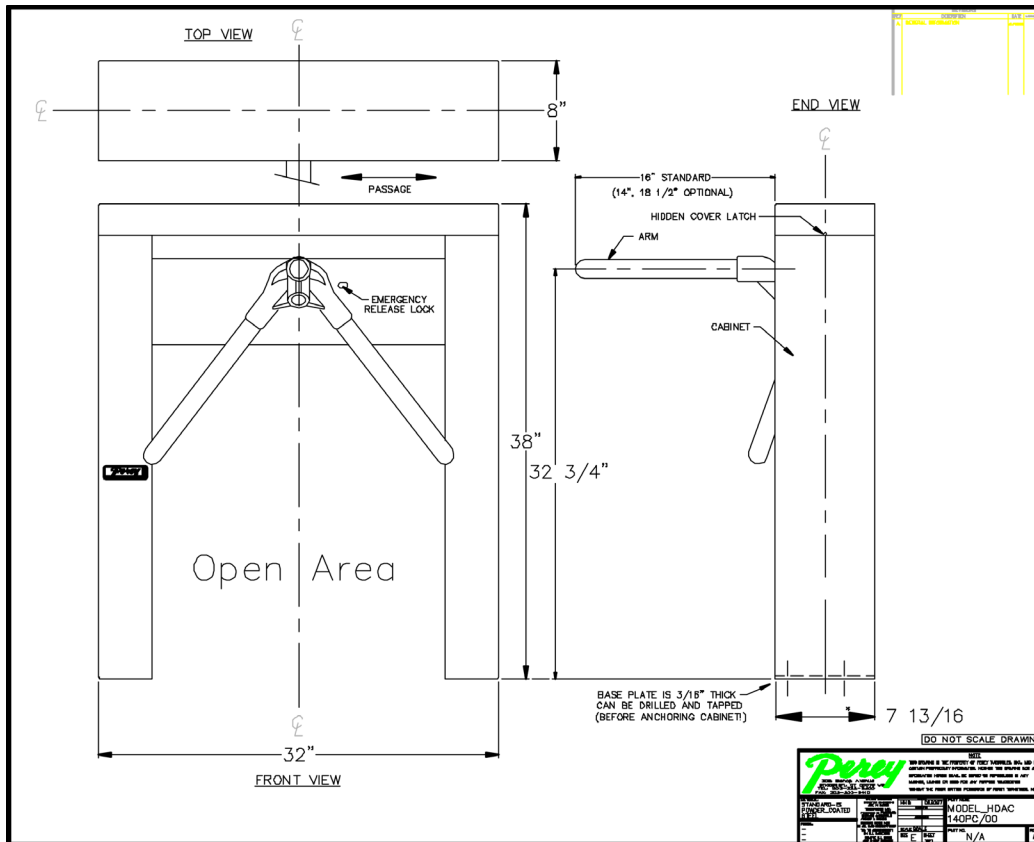

MODEL 140PC TRIPOD TURNSTILE

Short Form Specification

WEIGHT: Fixed 140 lbs. Net - 190 lbs. Crated, Portable 225 lbs. Net - 275 lbs. Crated.

COVER: ANSI #4 Stainless steel with #4 finish, .078" thick, 0.25" radii corners, sides 2.5" deep.

Cabinet: Welded construction Each wall .078" thick. 1/4" thick steel base plate.

Mechanical Mechanism: Ratchet of 1" x 6.5" machined cast iron. Use aided by springs of 0.175" dia. spring steel. Motion stabilized by large rotary shock absorber and 1/2" thick cast iron two-lobe cam. Self Centered by 1/2" steel compression shoe.

Unlocking Controls: One continuous-duty rated 110 VAC or 240 VAC or 24VDC solenoid with 620% of required strength. Solenoid operates for 45 milliseconds per passage. All unlocking elements mechanical. No time relays or transformers.

ARMS: Stainless steel tubing, .049" thick walls, spun closed ends.

HUB: Solid steel with solid steel taper pin mounting.

PORTABLE: 0.04" thick steel floor tread with up to 22" opening, force fit stainless steel railing with .0112 wall thickness hand-grip loops, 3.5" diameter solid rubber wheels.